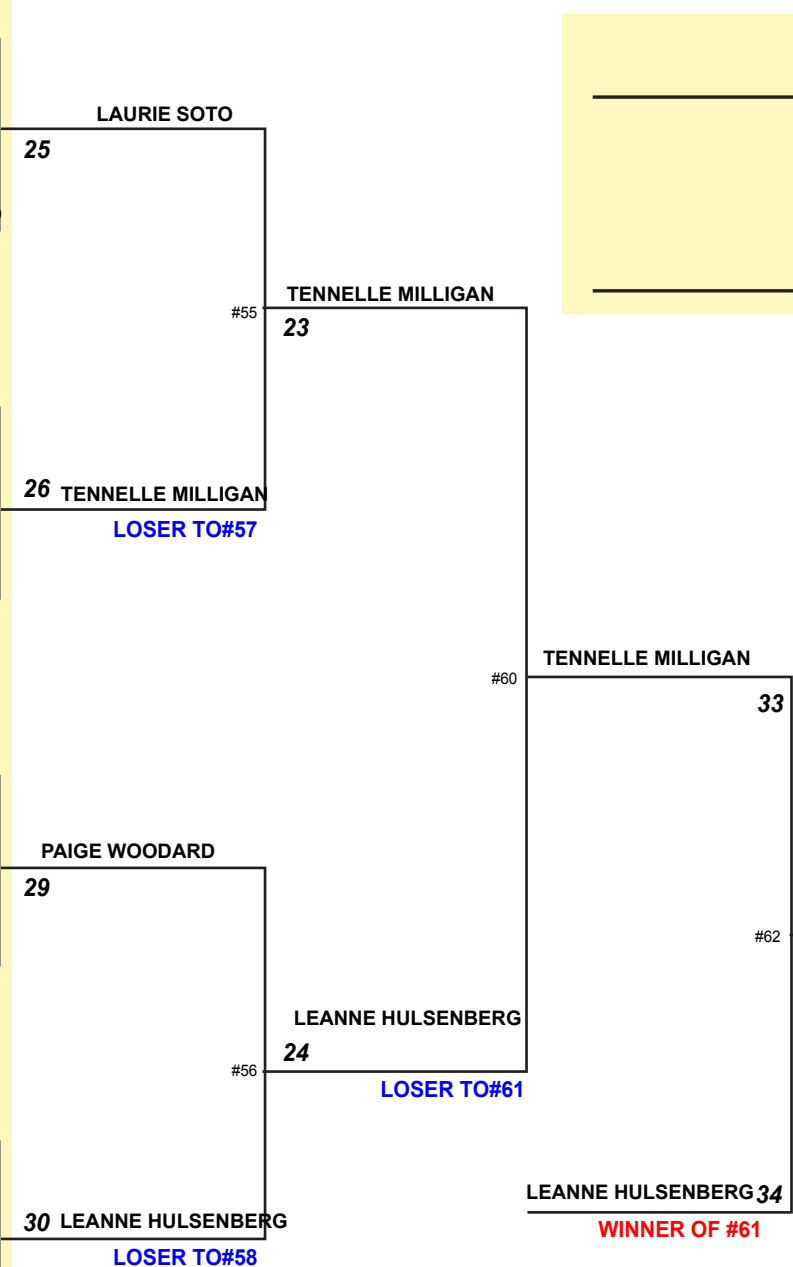

WINNER'S BRACKET

Round 1 1pm	Round 2 2:30pm	Round 5 5pm
#1 1 LAURIE SOTO 2 BYE	Laurie Soto 31	Laurie Soto 19
#2 3 LEANNA HARADA 4 BRANDY MASTRO	32 LEANNA HARADA LOSER TO#33	
#3 5 JEANETTE MENACHO 6 ALLISON JONES	JEANETTE MENACHO 27	20 JEANETTE MENACHO LOSER TO#49
#4 7 JUNE SHIMODA 8 BYE	28 JUNE SHIMODA LOSER TO#34	
#5 9 VERONICA SMITH 10 BRITTNEY HICKEY	BRITTNEY HICKEY 23	TENNELLE MILLIGAN 18
#6 11 TENNELLE MILLIGAN 12 PAULA VIDAD	24 TENNELLE MILLIGAN LOSER TO#35	
#7 13 JENNIFER JONES 14 TAMMY LEWIS	TAMMY LEWIS 19	18 TAMMY LEWIS LOSER TO#50
#8 15 JILL CREAMER 16 ELIZABETH MARTIN	20 ELIZABETH MARTIN LOSER TO#36	
#9 17 ROWENA DE MESA 18 DARRIS RUFFNER	DARRIS RUFFNER 15	BONNIE GARBER 25
#10 19 BONNIE GARBER 20 PAMELA SCHAAL	16 BONNIE GARBER LOSER TO#37	
#11 21 PAIGE WOODARD 22 TAMLYN MURATA	PAIGE WOODARD 11	26 PAIGE WOODARD LOSER TO#51
#12 23 JANICE TAYLOR 24 ROXANNA HORTON	12 ROXANNA HORTON LOSER TO#38	
#13 25 HEATHER WRIGHT 26 MICHELLE BISHOP	MICHELLE BISHOP 7	MICHELLE BISHOP 21
#14 27 KRISTIE LEONG 28 REGINA ABOUD	8 KRISTIE LEONG LOSER TO#39	
#15 29 JENNIFER WAYNE 30 COLLEEN RADIN	JENNIFER WAYNE 3	22 LEANNE HULSENBERG LOSER TO#52
#16 31 RENEE STEELE 32 LEANNE HULSENBERG	4 LEANNE HULSENBERG LOSER TO#40	

Round 6 9am

Round 8 10:45am

Round 10 12:30pm

Round 11
1:30pm

31
#63
32

WINNER

2nd Round of Finals ONLY IF NEEDED

TENNELLE MILLIGAN

WINNER

If undefeated bowler loses match, go to Match #63