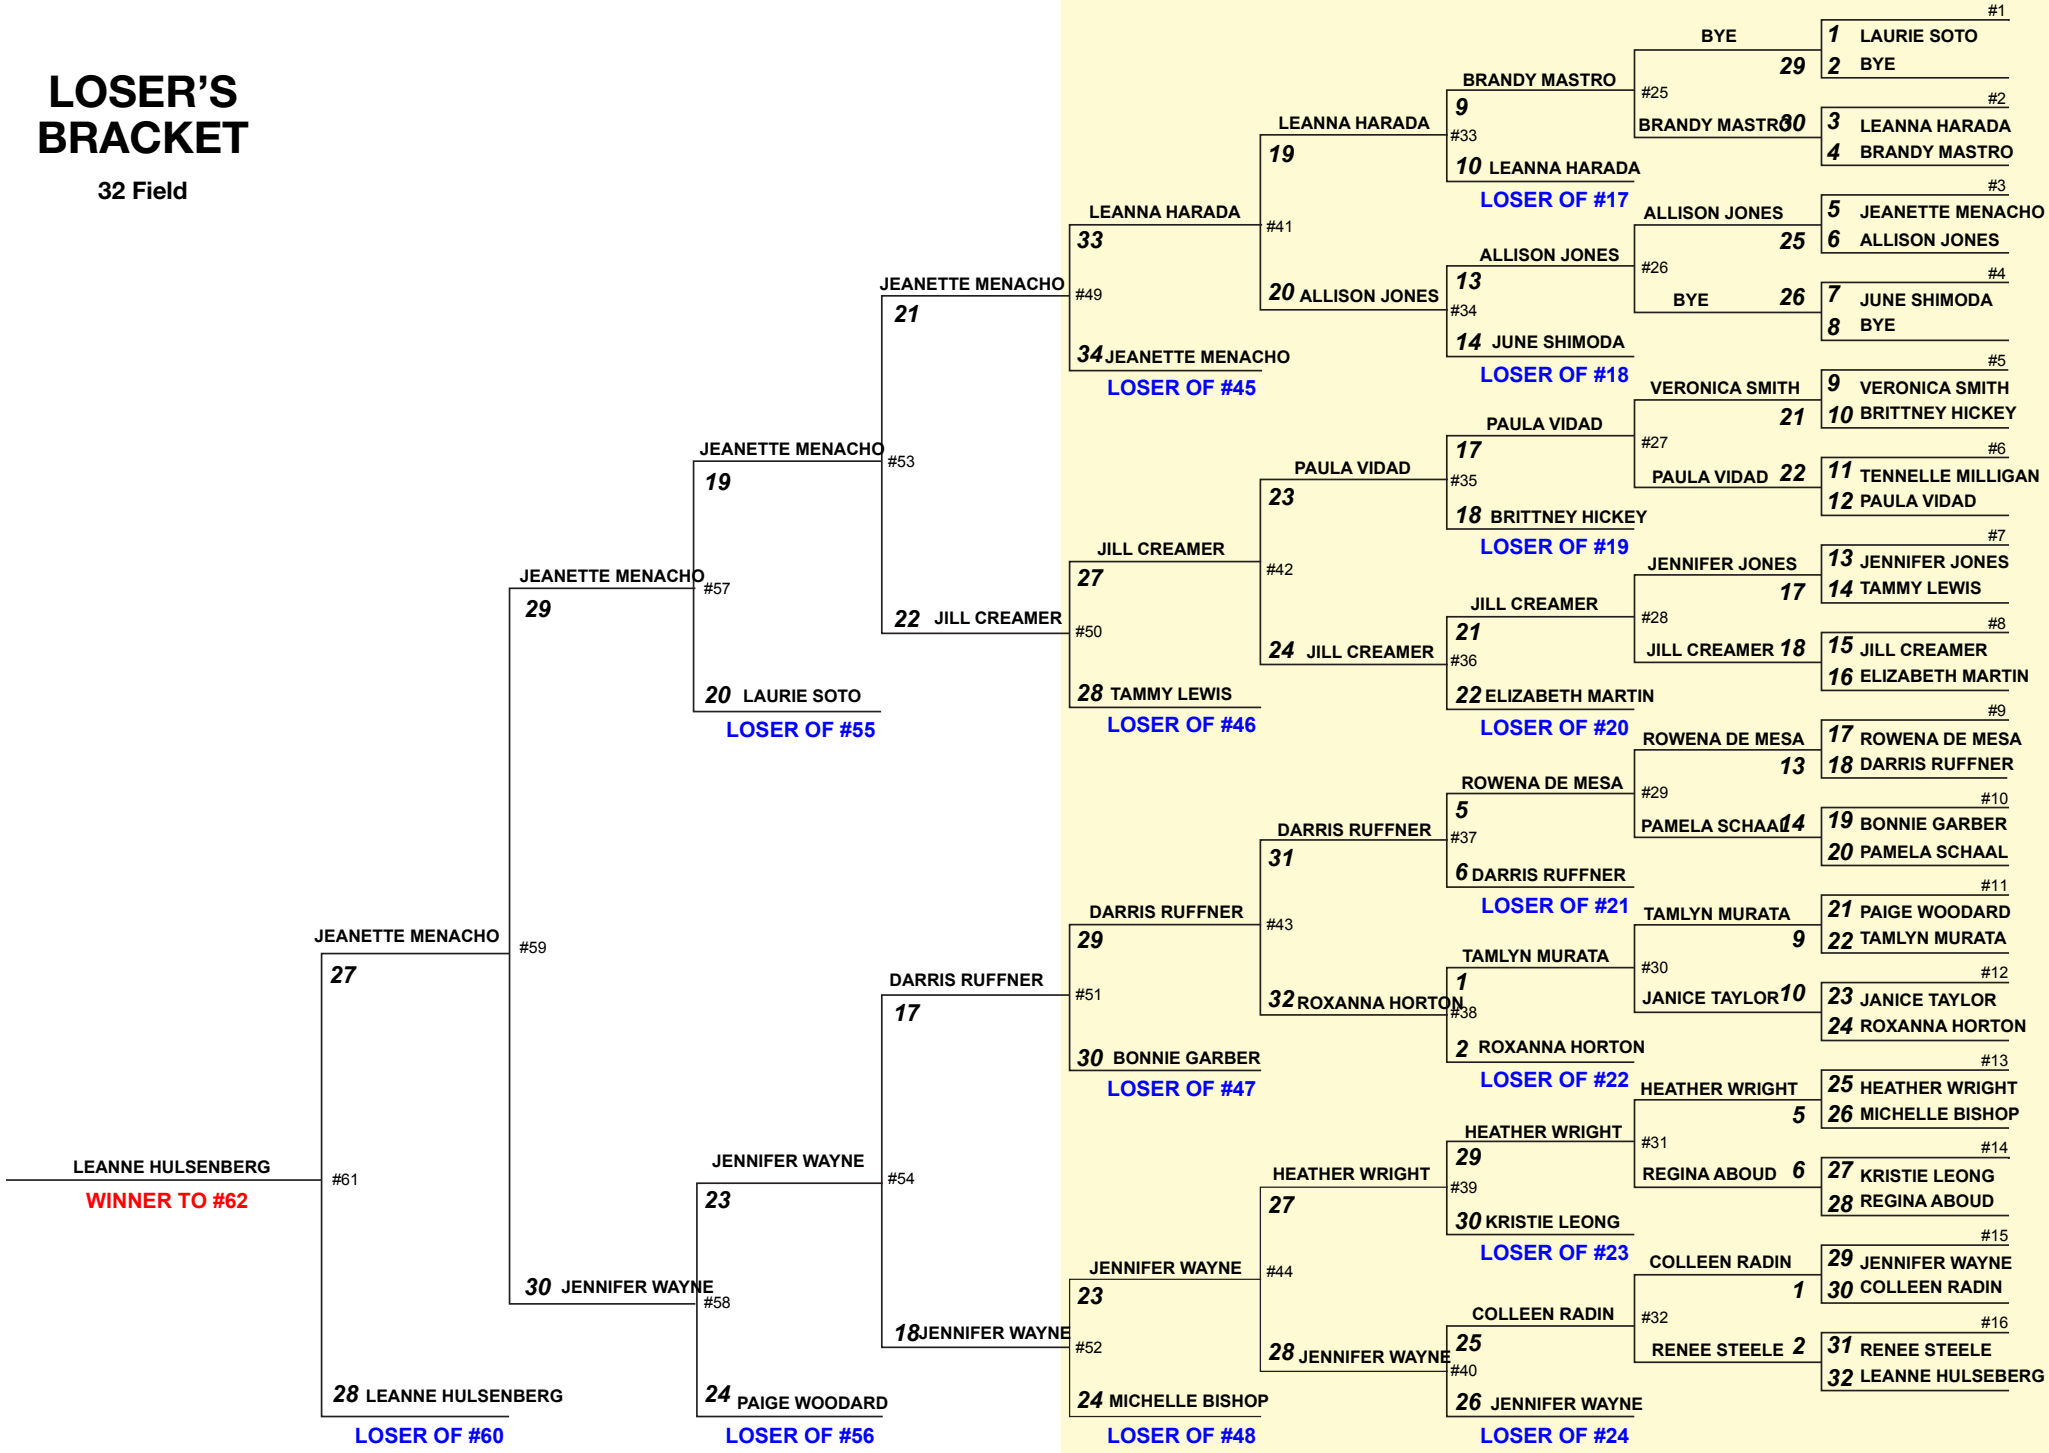

LOSER'S BRACKET

32 Field

Round 9
11:30am

Round 8
10:45pm

Round 7
10am

Round 6
9am

Round 5
7:30pm

Round 4
6pm

Round 3
4pm

Round 2
2:30pm

Round 1
1pm

LEANNE HULSENBERG
WINNER TO #62

JEANETTE MENACHO #59
27
28 LEANNE HULSENBERG
LOSER OF #60

JEANETTE MENACHO #57
29
30 JENNIFER WAYNE #58
LOSER OF #56

JEANETTE MENACHO #53
19
20 LAURIE SOTO
LOSER OF #55

JEANETTE MENACHO #49
21
22 JILL CREAMER #50
LOSER OF #46

JEANETTE MENACHO #41
19
20 ALLISON JONES #34
LOSER OF #18

JEANETTE MENACHO #33
21
22 JILL CREAMER #50
LOSER OF #46

JEANETTE MENACHO #41
33
34 JEANETTE MENACHO
LOSER OF #45

JILL CREAMER #42
27
28 TAMMY LEWIS #50
LOSER OF #46

DARRIS RUFFNER #43
29
30 BONNIE GARBER #51
LOSER OF #47

JENNIFER WAYNE #44
23
24 MICHELLE BISHOP #52
LOSER OF #48

LEANNA HARADA #41
19
20 ALLISON JONES #34
LOSER OF #18

PAULA VIDAD #35
23
24 JILL CREAMER #36
LOSER OF #20

DARRIS RUFFNER #37
31
32 ROXANNA HORTON #38
LOSER OF #22

HEATHER WRIGHT #39
27
28 JENNIFER WAYNE #40
LOSER OF #24

BRANDY MASTRO #25
9
10 LEANNA HARADA #33
LOSER OF #17

ALLISON JONES #26
13
14 JUNE SHIMODA #34
LOSER OF #18

JILL CREAMER #28
21
22 ELIZABETH MARTIN #36
LOSER OF #20

TAMLYN MURATA #30
1
2 ROXANNA HORTON #38
LOSER OF #22

HEATHER WRIGHT #31
29
30 KRISTIE LEONG #39
LOSER OF #23

COLLEEN RADIN #32
25
26 JENNIFER WAYNE #40
LOSER OF #24

BYE
29

ALLISON JONES #26
25
26
BYE
26

VERONICA SMITH #27
21
22
PAULA VIDAD #27
22

JENNIFER JONES #28
17
18
JILL CREAMER #28
18

ROWENA DE MESA #29
13
14
PAMELA SCHAA #29
14

TAMLYN MURATA #30
9
10
JANICE TAYLOR #30
10

HEATHER WRIGHT #31
5
6
REGINA ABOUD #31
6

COLLEEN RADIN #32
1
2
RENEE STEELE #32
2

#1
1 LAURIE SOTO
2 BYE

#2
3 LEANNA HARADA
4 BRANDY MASTRO

#3
5 JEANETTE MENACHO
6 ALLISON JONES

#4
7 JUNE SHIMODA
8 BYE

#5
9 VERONICA SMITH
10 BRITTNEY HICKEY

#6
11 TENNELLE MILLIGAN
12 PAULA VIDAD

#7
13 JENNIFER JONES
14 TAMMY LEWIS

#8
15 JILL CREAMER
16 ELIZABETH MARTIN

#9
17 ROWENA DE MESA
18 DARRIS RUFFNER

#10
19 BONNIE GARBER
20 PAMELA SCHAA

#11
21 PAIGE WOODARD
22 TAMLYN MURATA

#12
23 JANICE TAYLOR
24 ROXANNA HORTON

#13
25 HEATHER WRIGHT
26 MICHELLE BISHOP

#14
27 KRISTIE LEONG
28 REGINA ABOUD

#15
29 JENNIFER WAYNE
30 COLLEEN RADIN

#16
31 RENEE STEELE
32 LEANNE HULSENBERG