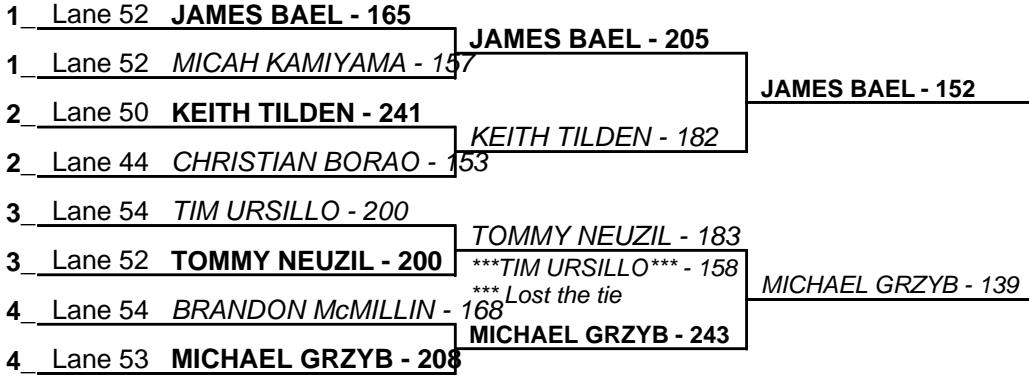

Saturday 12:00 AM

Game 3

Game 4

Game 5

SCR REG - Scratch - #1
** Finished **